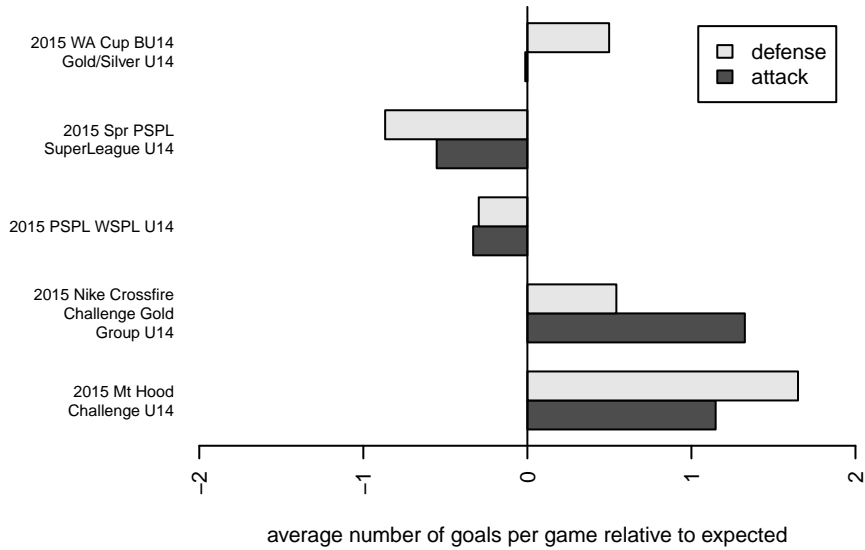

Performance relative to 13 month average