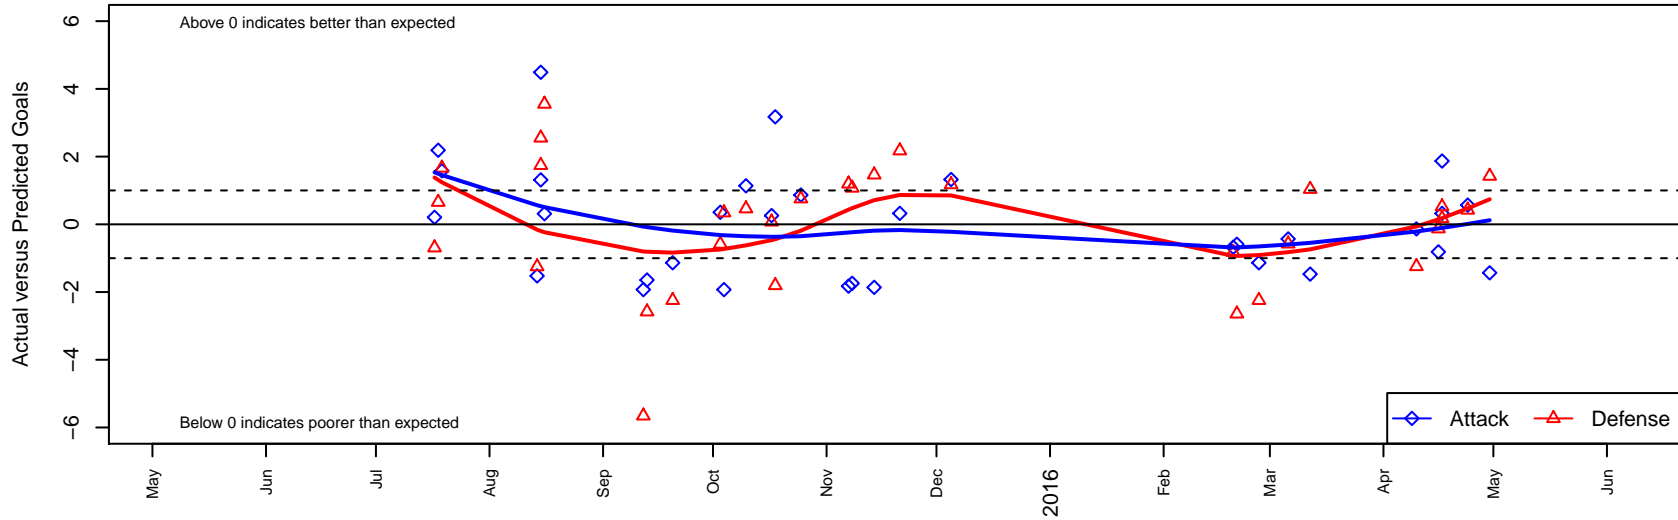

# RSA Elite B01

RSA Elite  
 Puyallup, WA  
 B01 total strength=1247  
 attack=7.83 defense=2.83  
 fall league = PSPL WSPL U14  
 spr league = Spr PSPL SuperLeague U14  
 notes= Harris 2013-4; Gladwin 2014-5

**RSA Elite B01**  
 Dots are actual minus expected GF (blue circles) and GA (red triangles).  
 Blue line is smoothed change in attack strength. Red is smoothed change in defense strength.

**attack and defense variance (black dot)  
relative to other teams  
and top 10 in region**