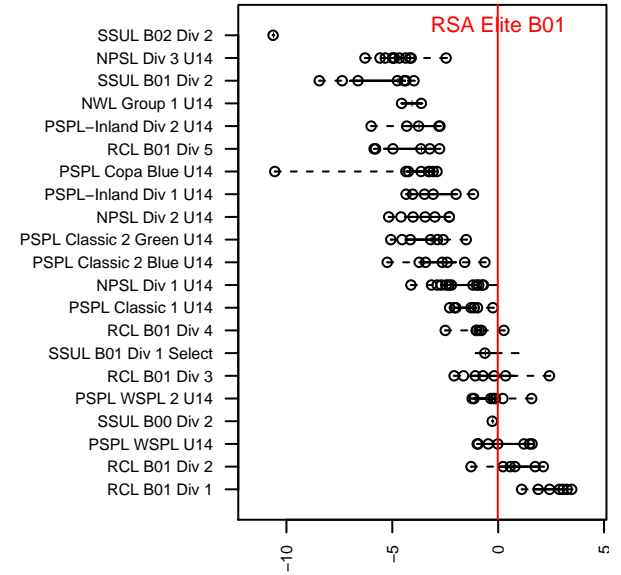

**attack and defense rating
relative to others at age
and all opponents in last 13 months**